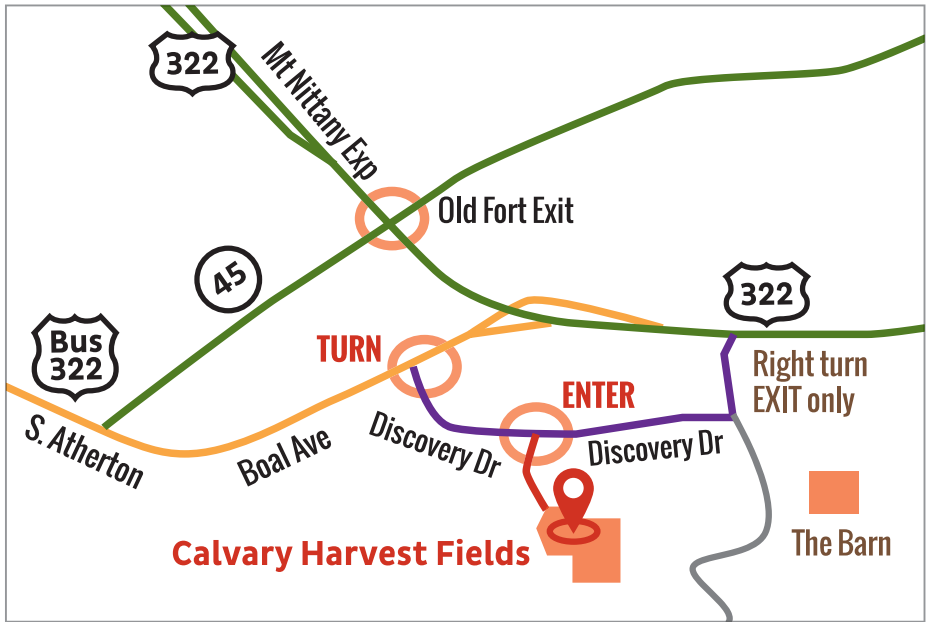

Directions to Calvary Harvest Fields

Please do not turn into the old Harvest Fields entrance off the 322 Bypass - this is EXIT ONLY and RIGHT TURN ONLY.

The Harvest Fields entrance is via Discovery Drive.

From 322 Bypass: Take the Route 322 expressway east around State College to the Old Fort exit (route 45 East). At the end of the exit ramp turn right. Go to the traffic light (across from Boalsburg Car Company) and make a left turn onto Boal Avenue. Go 0.5 miles, make a right turn onto Discovery Drive (right turn only lane), follow this road as it curves to the left and look for the new paved entrance and stone sign to Harvest Fields on the right. If you come to the T intersection with the Harvest Fields barn to the right you've gone too far.

From State College: Go south on Atherton Street through State College and Boalsburg. Atherton St. becomes Boal Ave in Boalsburg. Continue through Boalsburg. Go 0.5 miles from the traffic light by Boalsburg Car Company, make a right turn onto Discovery Drive (right turn only lane). Follow this road as it curves to the left and look for the new paved entrance and stone sign to Harvest Fields on the right. If you come to the T intersection with the Harvest Fields barn to the right you've gone too far.

Calvary Harvest Fields: 150 Harvest Fields Drive, Boalsburg, PA 16827